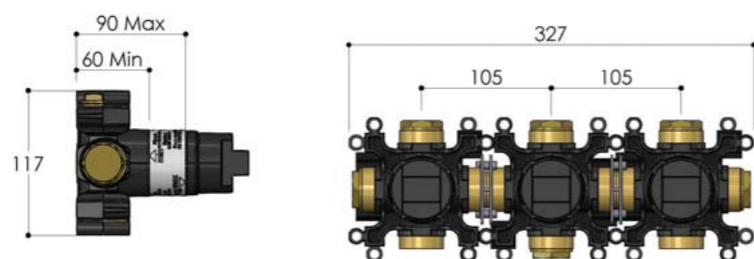

XQ200.A.1	€ 325,00
XQ200.A.2	€ 325,00

CONCEALED BODIES AND INSTALLATIONS

CONCEALED BODIES AND INSTALLATIONS

Concealed bodies pag. 214

Installations pag. 218

CONCEALED BODIES AND INSTALLATIONS

W3P.INC

Lavabo
Basin
Lavabo
Lavabo
Waschtisch