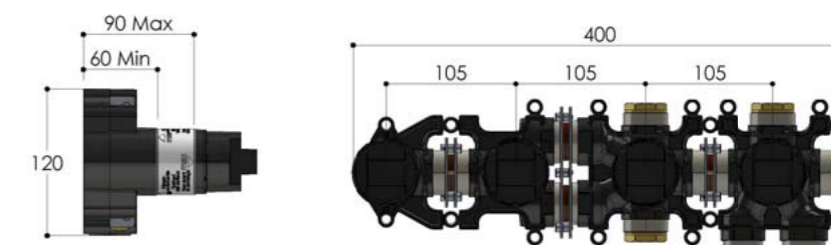

CONCEALED BODIES AND INSTALLATIONS

W4MP.INC

Vasca
Bathtub
Baignoire
Bañera
Badewanne