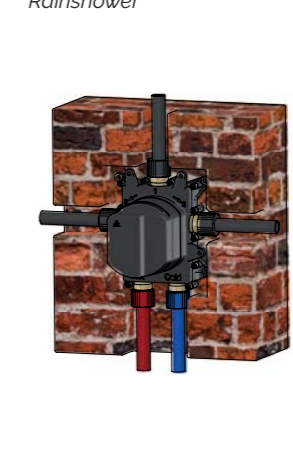

CONCEALED BODIES
AND INSTALLATIONS
pag 213