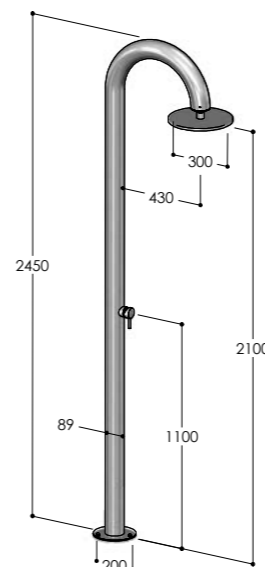

CL90.M

Colonna doccia con miscelatore e soffione S10

Shower column with mixer and showerhead S10

Colonne douche avec mitigeur et pomme de douche S10

Columna de ducha con monomando y rociador S10

✓	CL90.M/MX	€ 2800,00
	CL90.M/BX	€ 2800,00
	CL90.M/MB	€ 3550,00
	CL90.M/RL	€ 3700,00
	Corpo incasso_Concealed body_Corps encastré_Cuerpo empotrado_UP-Teil (pag. 213)	
	CW.2	€ 240,00
	Parti esterne_External parts_Parties externes_Parties externas_AP-Teile	
CW	CL90.XCW.M/MX	€ 3060,00
	CL90.XCW.M/BX	€ 3060,00
	CL90.XCW.M/MB	€ 3810,00
	CL90.XCW.M/RL	€ 3960,00
	EW	
	CL90.EW.M/MX	€ 3160,00
	CL90.EW.M/BX	€ 3160,00
	CL90.EW.M/MB	€ 3910,00
	CL90.EW.M/RL	€ 4060,00
	4S	
	CL90.4S.M/MX	€ 3100,00
	CL90.4S.M/BX	€ 3100,00
	CL90.4S.M/MB	€ 3850,00
	CL90.4S.M/RL	€ 4000,00