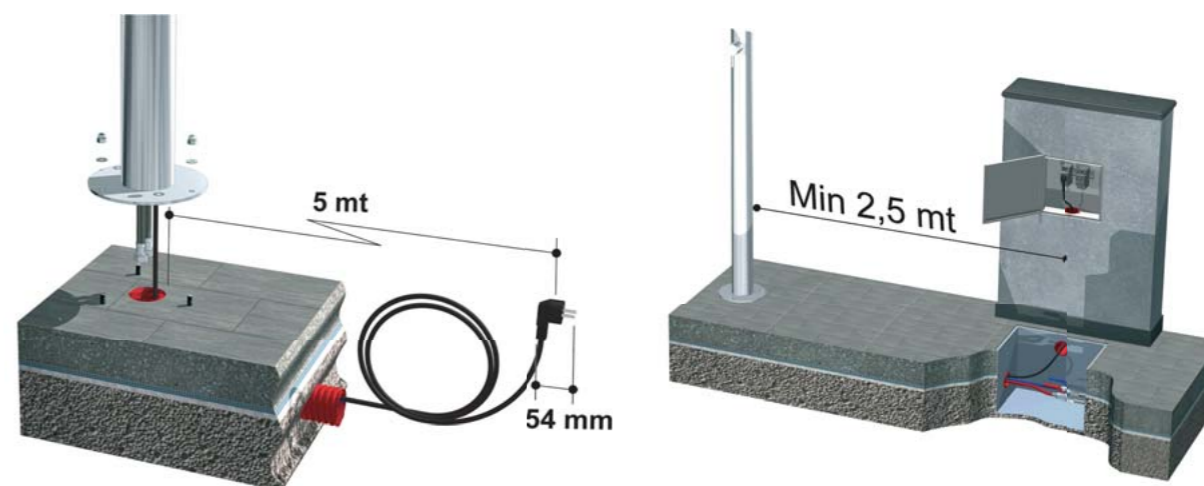

Standard+ XT-XQ-XQ.A

pag 208

CONCEALED BODIES AND INSTALLATIONS

4S

Antigelo | No-frost | Antigel | Antihielo | Frostschutz

TECHNICAL INFO

Voltage:	230V
Output at 5°C:	19,63 W/m – 68,70 W
Temperature ON/OFF:	+3°C/+9°C
Minimum operating temperature:	-20°C
Protection rating:	IP X7
Length of heating cable:	3,5 mts (7 mm)
Length of cold cable:	5 mts (3 x 1,5)
Typ Etherma:	Fontealta-3,5