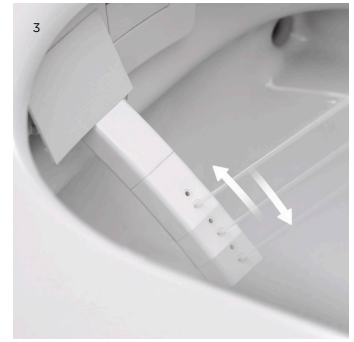

1 instelbare temperatuur
adjustable temperature
température réglable
einstellbare Temperatur

2 voor/achter sproeier met instelbare straalsterkte
front/back nozzle with adjustable beam intensity
buse avant/arrière avec force de jet réglable
Front-/Hinterdüse mit einstellbarer Strahlstärke